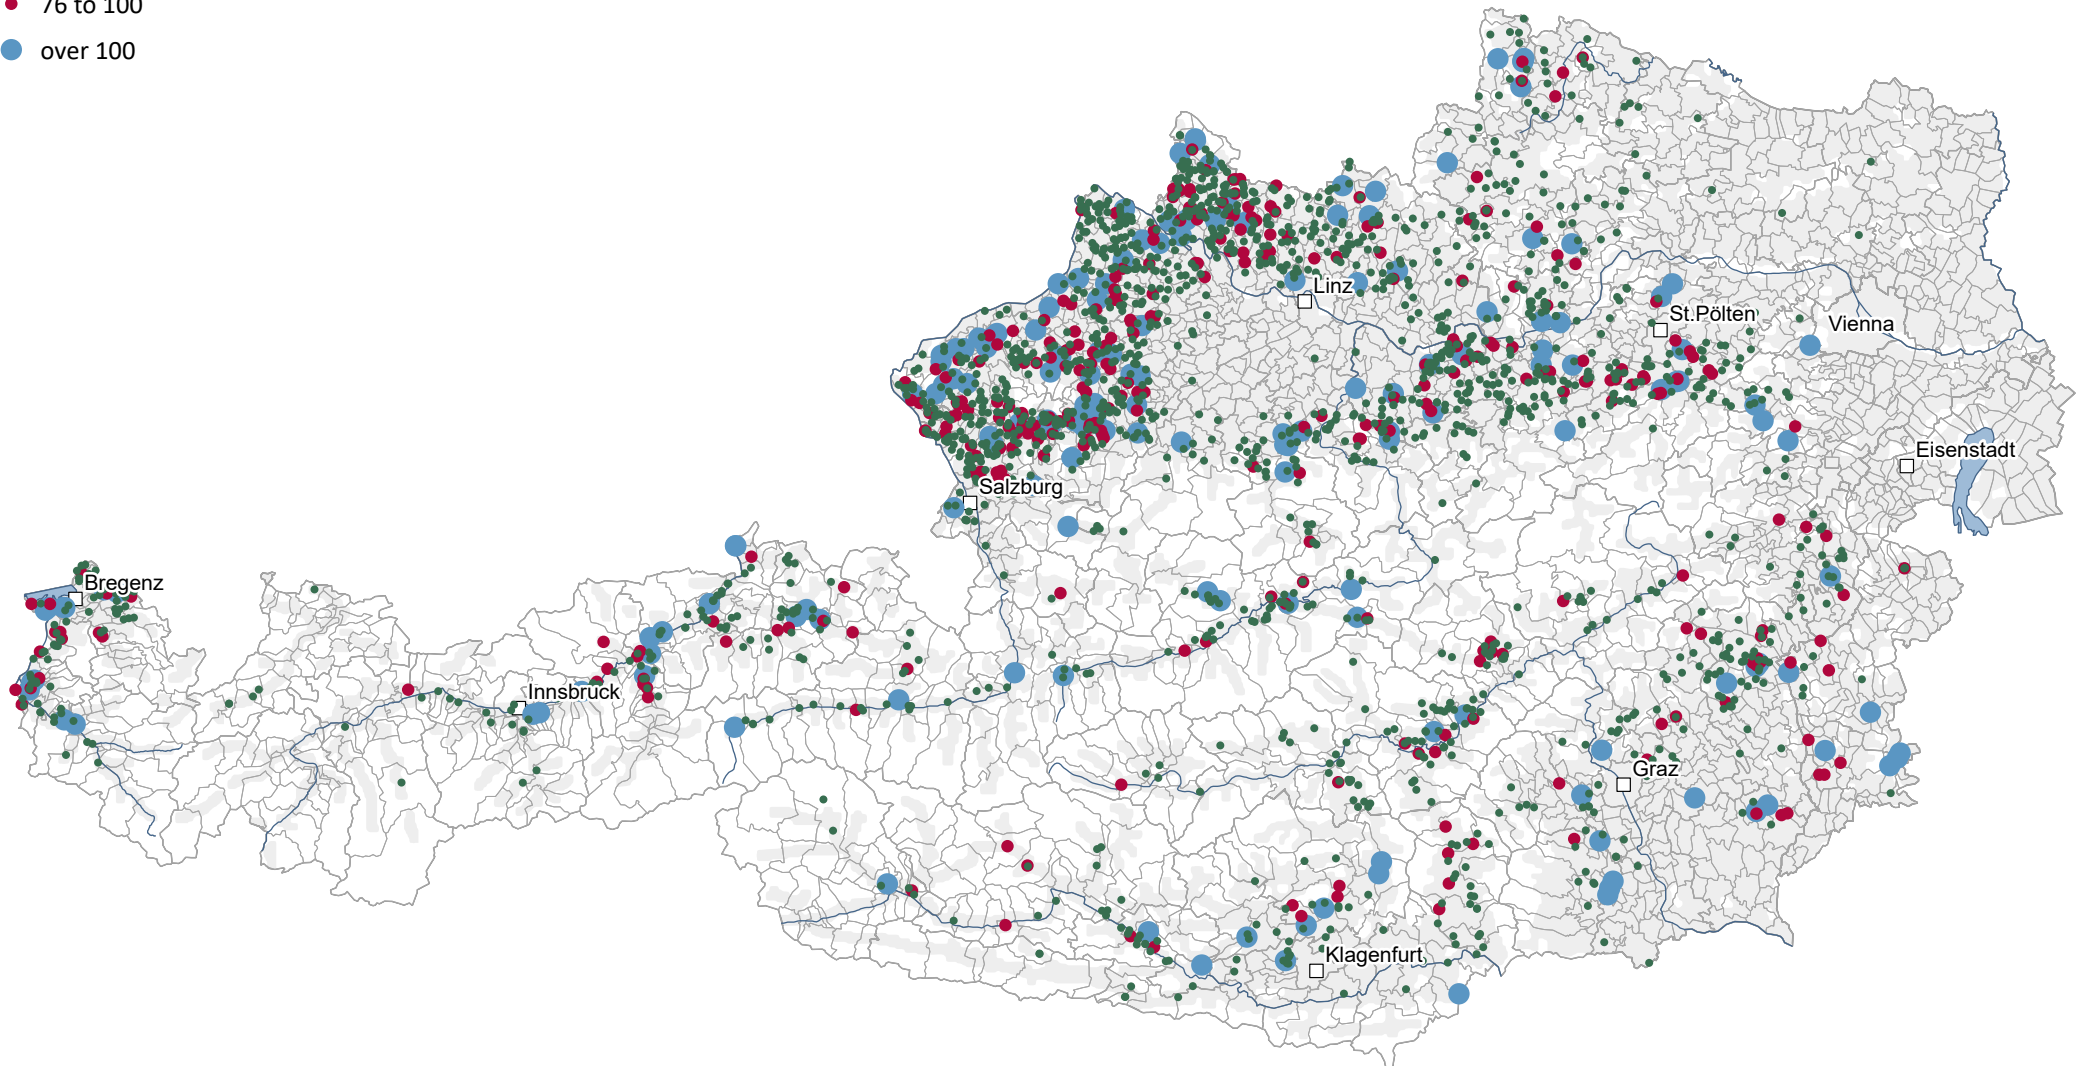

2025: Holdings with more than 50 dairy cows per municipality

2 159 holdings with a total of 149 544 dairy cows

Number of dairy cows per holding

- 51 to 75
- 76 to 100
- over 100

0 25 50 km