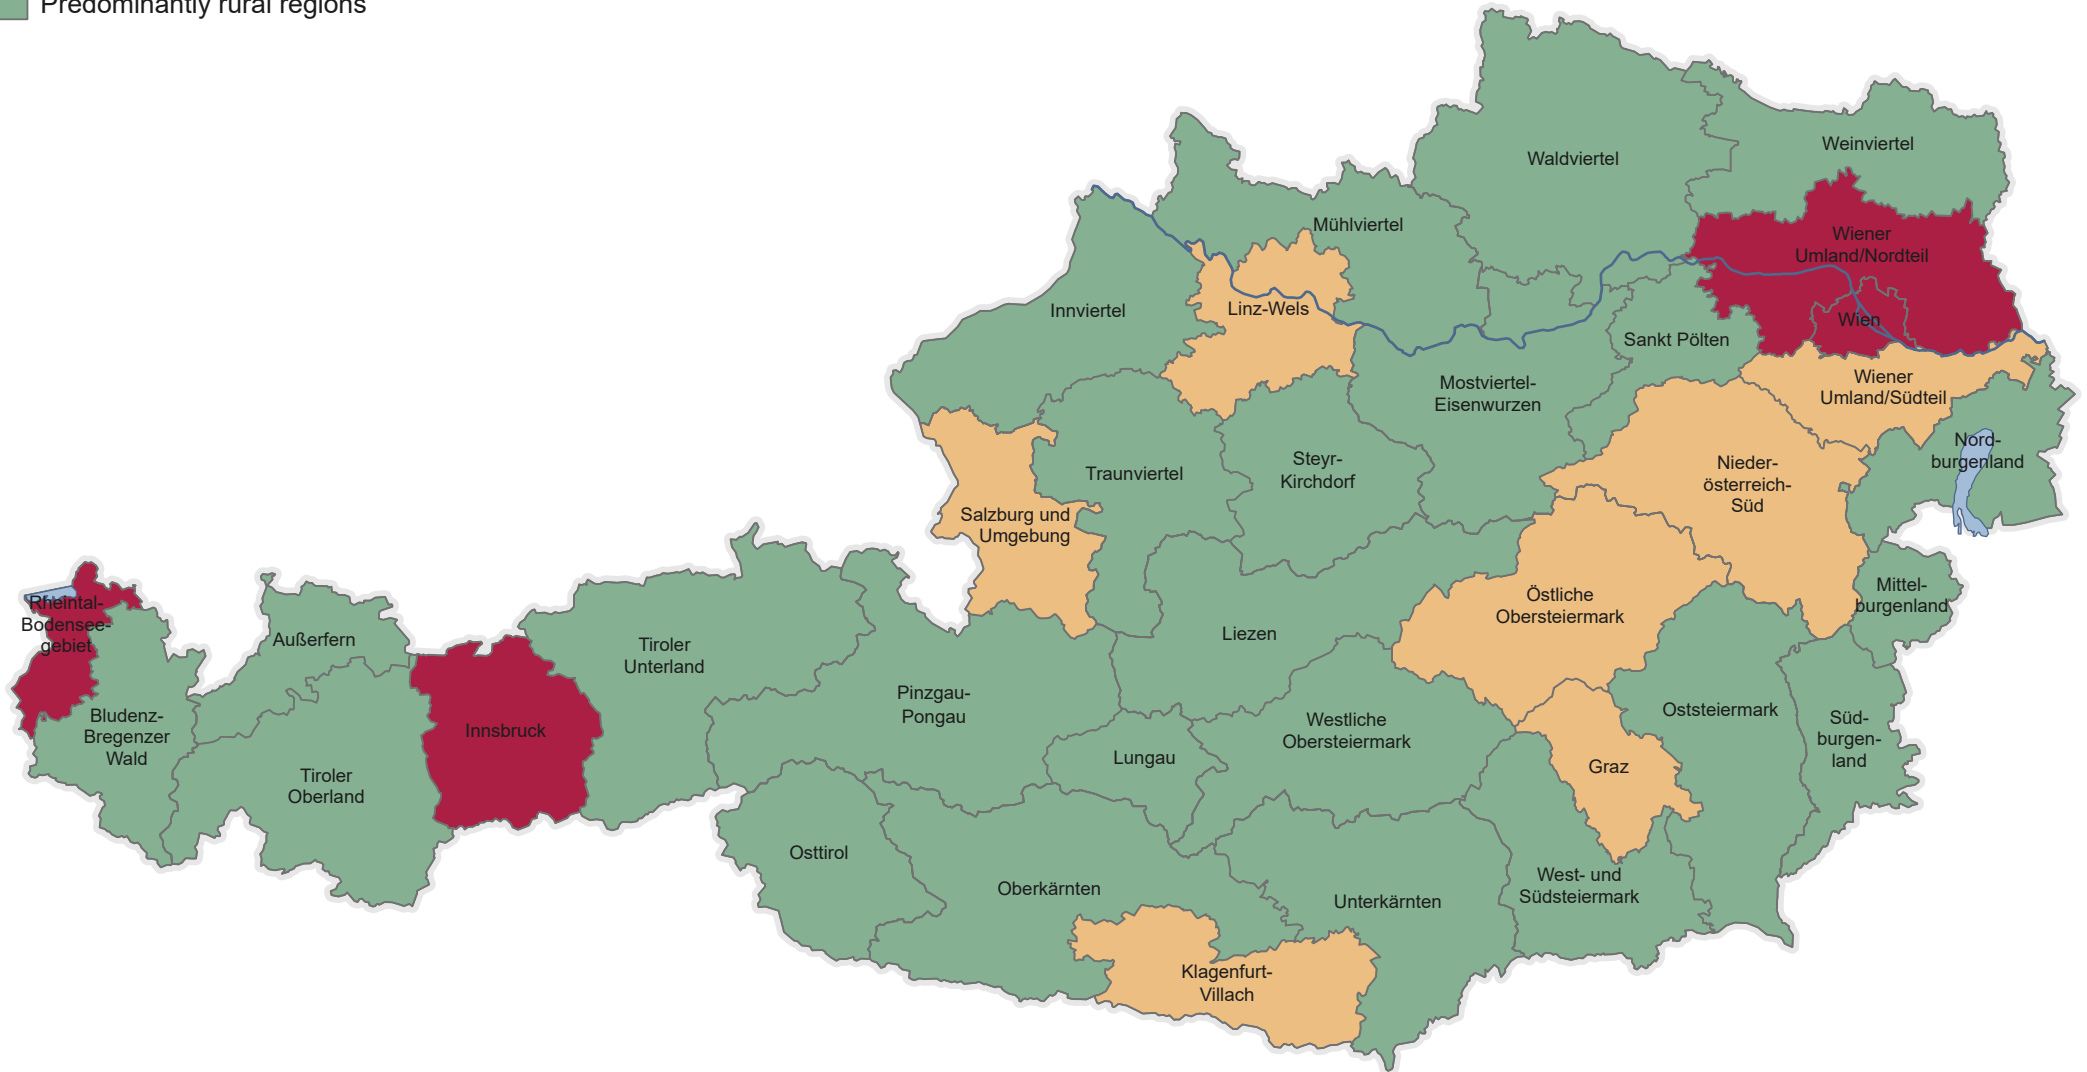

# Urban -Rural Typology of the European Commission

NUTS-3-Regions

- Predominantly urban regions
- Intermediate regions
- Predominantly rural regions

0 25 50 km